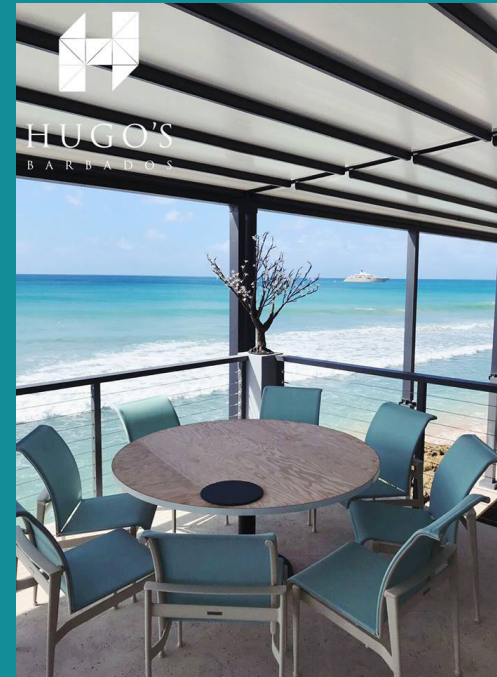

# SUNSTRUCTURE GENNIUS

The Gennius is a unique concept in retractable awning systems that can protect you from wind and rain. The Gennius combines the beauty of a pergola with the flexibility of a retractable awning, and the warmth and comfort of a room addition. The Gennius can cover a small deck, a large patio, or a huge pavilion.

### SPECIAL FEATURES AND BENEFITS INCLUDE:

- Rainproof Retractable Roof System
- Integrated and Optional Rainwater Management Features
- 3 Ply PVC Fabric Blocks 100% of UV Light, Eliminates Shadow Lines of Droppings and Debris
- Width Dimensions up to 42'8" in a Single Unit, Virtually Unlimited with Multiple Units
- Projection Dimensions up to 26', and beyond
- Manual or Motorized Operation.
- Remote Control Options
- Optional Zip Screens or Zip Curtains with Clear Vinyl Windows
- Integrated Lighting and Audio Systems Available.